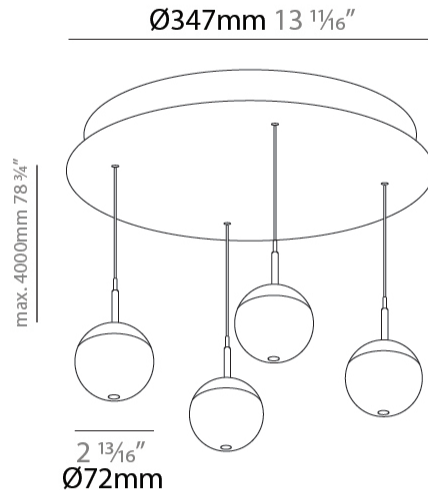

GENERAL

Series: G-Mini Round
Subseries: G-Mini Round Snooker Metal
Partner: Prolicht
Division: Architectural
Installation: Suspension
Product Type: Clusters
Mounting Location: Ceiling
Light Distribution: Downlight

PHYSICAL

Shape: Sphere
Diameter (mm): 347
Diameter (in): 13 13/16
Height (mm): 72
Height (in): 2 13/16
Fixture Finish: CHR
Holder Finish: SSR / BKV / CWI / CRY / HAB / LAG / UFT / ITA / RUA / RUR / MIC / FTG / MYG / TWT / LOD / PUS / FRO / FUP / KIA / POP / BLS / SPG / MEY / GOH / GUM / CHC / COM / ABZ / JAG
Fixture Material: Aluminum Die Cast
Cable Details: 2000mm/78 3/4" or 4000mm/157 1/2" Cable - Color Options: Black / White / Orange / Red / Green

ELECTRICAL

Lamp Type: LED (Zhaga Standard)
Input Wattage (W): 26
Total Output Wattage (W): 23.7
Dimming: Tri-Mode (Non-Dimming and Phase Dimming (120Vac only) and 0-10V Dimming)
Driver Included: Yes
Driver Location: Integrated
Driver Type: Constant Current - Universal
Driver Class: Class 2
Input Voltage (V): 120 - 277

LED

Color Temperature (°K): 2700 / 3000 / 3500 / 4000
Max. Delivered Lumen (lm): 1240 / 1313 / 1386 / 1423
Nominal Lumen (lm): 1840 / 1949 / 2057 / 2112
CRI: >90 CRI
Lamp Life (hrs): 50000

OPTICAL

Beam Angle: 32 / 58

RATINGS AND CERTIFICATIONS

Certified By: Certified for North American Standards
IP rating: IP20