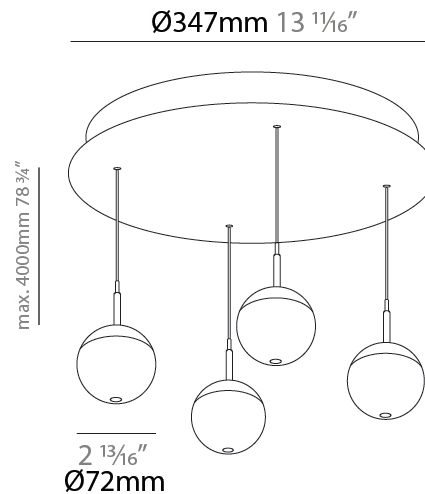

GENERAL

Series: G-Mini Round
Subseries: G-Mini Round Snooker Metal
Partner: Prolicht
Division: Architectural
Installation: Suspension
Product Type: Clusters
Mounting Location: Ceiling
Light Distribution: Downlight

PHYSICAL

Shape: Sphere
Diameter (mm): 347
Diameter (in): 13 13/16
Length (in): 47 3/4
Height (mm): 72
Height (in): 2 13/16

Fixture Finish: CHR

Holder Finish: SSR / BKV / CWI / CRY / HAB / LAG / UFT / ITA / RUA / RUR / MIC / FTG / MYG / TWT / LOD / PUS / FRO / FUP / KIA / POP / BLS / SPG / MEY / GOH / GUM / CHC / COM / ABZ / JAG

Fixture Material: Aluminum Die Cast

Cable Details: 2000mm/78 3/4" or 4000mm/157 1/2" Cable - Color Options: Black / White / Orange / Red / Green

ELECTRICAL

Lamp Type: LED (Zhaga Standard)
Input Wattage (W): 26
Total Output Wattage (W): 23.7
Dimming: Tri-Mode (Non-Dimming and Phase Dimming (120Vac only) and 0-10V Dimming)
Driver Included: Yes
Driver Location: Integrated
Driver Type: Constant Current - Universal
Driver Class: Class 2
Input Voltage (V): 120 - 277

LED

Color Temperature (°K): 2700 / 3000 / 3500 / 4000
Max. Delivered Lumen (lm): 1240 / 1313 / 1386 / 1423
Nominal Lumen (lm): 1840 / 1949 / 2057 / 2112
CRI: >90 CRI
Lamp Life (hrs): 50000

OPTICAL

Beam Angle: 32 / 58

RATINGS AND CERTIFICATIONS

Certified By: Certified for North American Standards
IP rating: IP20